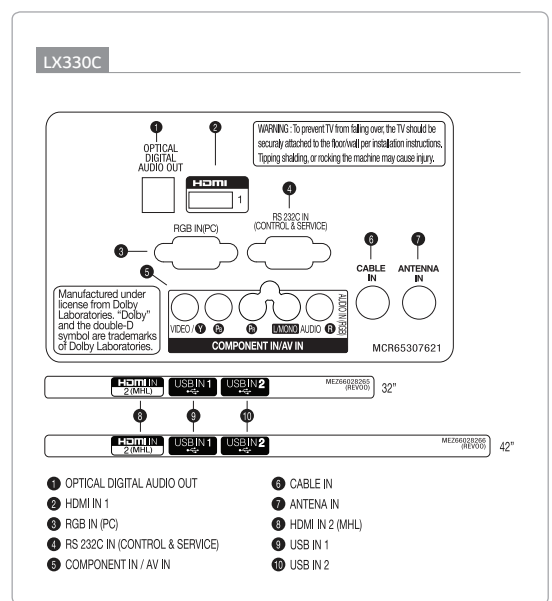

Commercial Lite

Specification

		LX330C	
Display	Screen Size	32"/42"	
	Type	Direct LED	
	Resolution	32" : 1366 X 768(HD) 42" : 1920 X 1080 (FHD)	
Broadcasting System	Analog	PAL-M/N, NTSC-M	
	Digital	ISDB-T	
Audio	Audio Output	10W + 10W	
Hospitality Features		Welcome Video/Screen, Lock Mode, Multi-IR Code, Hotel Mode, USB Cloning, IR Out, USB Auto Playback	
General Features	Connectivity	MHL	
	Management	Self Diagnostics	
	Interactivity	HDMI-CEC, HTNG-CEC	
	RJP Interface	RS232C, HDMI CEC	
	Auto Off/ Auto Sleep	•	
	Intelligent Sensor	•	
	Smart Energy Saving	•	
	Anti-theft System	Kensington Lock	
Interface	Side	HDMI In	1
		USB	2
	Rear	RF In	2
		AV In	1(Share with Component)
		Component In(Y, Pb, Pr) + Audio(L/R)	1
		Digital Audio Out(Optical)	1
		RGB In (D-sub 15pin)	1
		PC Audio Input	1(Share with component Audio)
		RS-232C(D-sub 9pin)	1
HDMI In	1		
Accessory		L-CON, Power cord, Simple book	
Power	Voltage, Hz	110 ~ 240V, 50/60Hz	
	Typical (Watts)	32" : 58.8 42" : 84.4	
	Energy saving (Min)	32" : 47.04 42" : 67.52	
	Energy saving (Med)	32" : 32.34 42" : 46.42	
	Energy saving (Max)	32" : 17.64 42" : 25.32	
	Stand-by	0.5W1	
	Safety	CB	
Standard Approval	Environment	-	
	Etc.	ROHS	

Dimension

LX330C : 32" / 42"

		LX330C
Set Size (With Stand, WxHxD, mm)	32"	732 X 481 X 207
	42"	961 X 610 X 218
Set Weight (With Stand, Set, kg)	32"	6.2
	42"	9.5
Vesa Compatibility	32"	200 X 200
	42"	400 X 400

Connectivity

HIGH DEFINITION MULTIMEDIA INTERFACE

Download LG Commercial Display Mobile App

More info www.lgcommercial.com

YouTube youtube.com/c/LGCommercialDisplay

LG may make changes to specifications and product descriptions without notice.
Copyright © 2015 LG Electronics Inc. All rights reserved. "LG Life's Good" is a registered of LG Corp.
The names of products and brands mentioned here may be the trademarks of their respective owners.